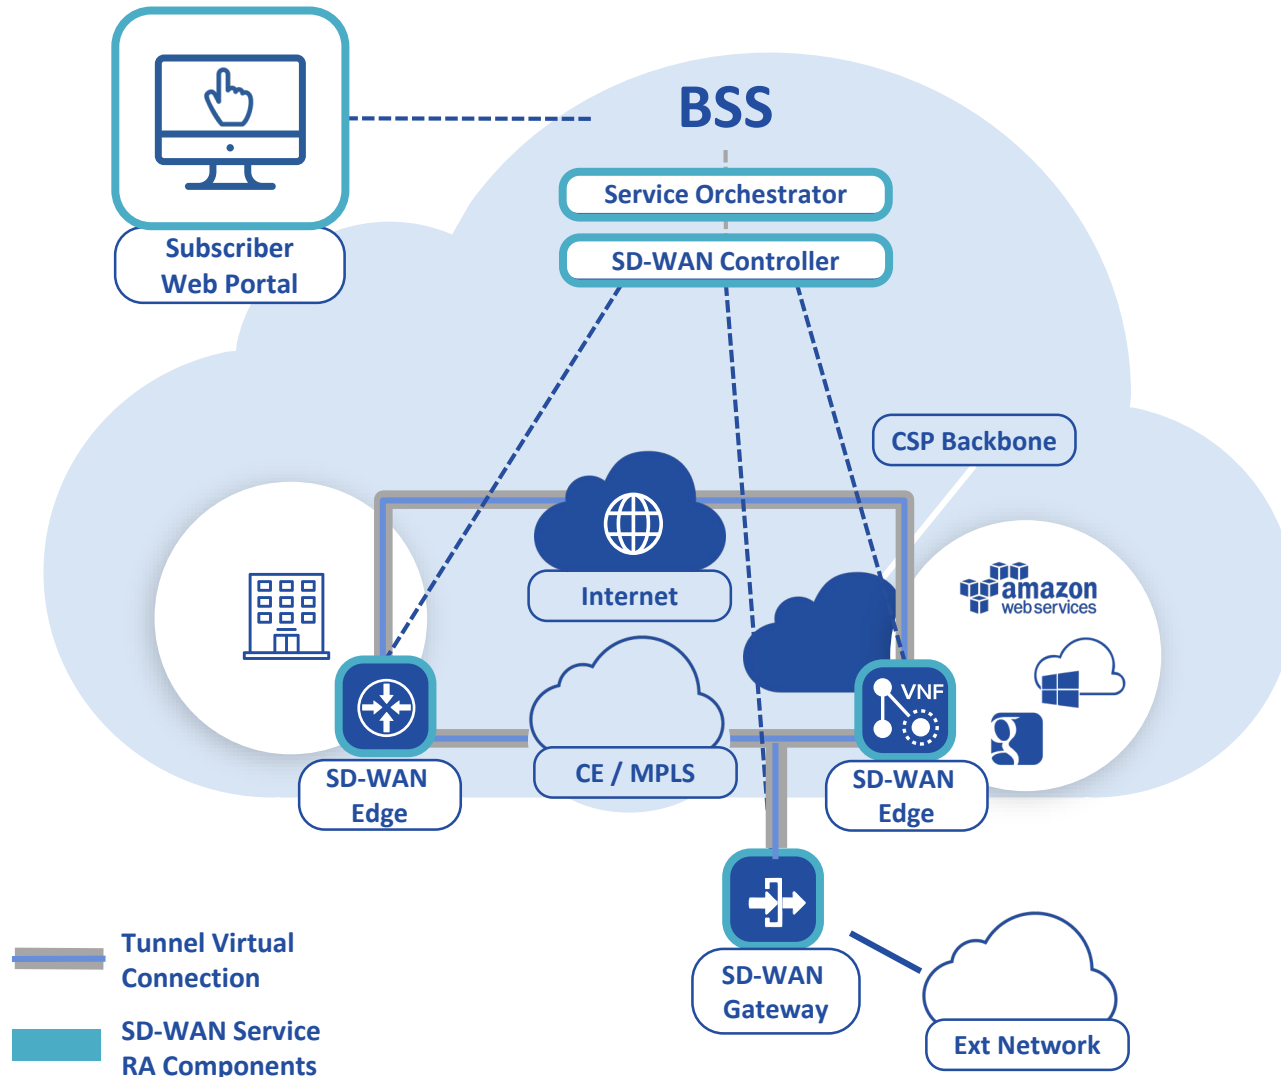

SD-WAN Service Components

SD-WAN Edge

Physical or virtual

SD-WAN Gateway

Between SD-WAN and external connectivity services

SD-WAN Controller

Centralized management of SD-WAN edges & gateways

Service Orchestrator

Lifecycle Service Orchestration of SD-WAN and other services

Subscriber Web Portal

Subscriber service ordering and modification